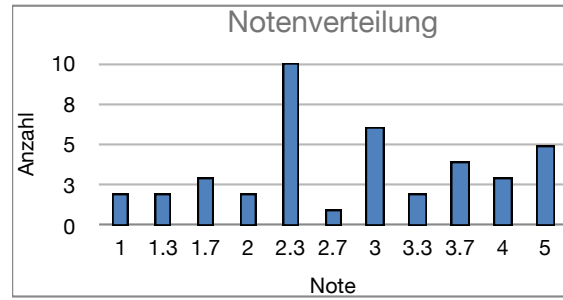

Analytical Mechanics SS 2022

Matrikelnr.	Punkte	Note
...0007	13	3
...0127	7	5
...0468	16.5	2.3
...0773	13	3
...1826	13.5	3
...1845	12.5	3.3
...2375	13	3
...3007	16.5	2.3
...3009	22	1.3
...3483	27.5	1
...3660	5.5	5
...3712	5.5	5
...3786	21	1.7
...3787	25	1
...3788	18	2.3
...3805	17	2.3
...3929	21	1.7
...3942	17.5	2.3
...4105	9	4
...4117	15	2.7
...4119	18.5	2
...4213	14.5	3
...4275	21.5	1.7
...4378	17.5	2.3
...4381	10.5	3.7
...4449	11	3.7
...4587	8.5	4
...4612	19	2
...4756	4.5	5
...4801	17	2.3
...5047	10	3.7
...5143	10.5	3.7
...5462	18	2.3
...6175	5	5
...6788	8.5	4
...6894	13	3
...6964	22.5	1.3
...7819	12.5	3.3
...8426	17.5	2.3
...9519	16.5	2.3

Punkte	Note
0	5
8	4
9.5	3.7
11.5	3.3
13	3
15	2.7
16.5	2.3
18.5	2
20	1.7
22	1.3
24	1